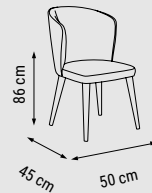

PAMUKKALE

Yemek Odası / Dining Room / Гостинная

Zarif formlu sandalyeleri ve masasıyla tüm gözleri üzerinde toplayan Pamukkale Yemek Odası, airesel formlu ayna ile öne çıkan karakteristik konsoluyla da etkileyici bir duruş sergiliyor. Açık renklerin hâkimiyetinde, krom detaylarla yükselen şıklığıyla Pamukkale Yemek Odası.

A dining room that takes attention with its elegantly shaped chairs and table, Pamukkale exhibits an impressive stance with its characteristic console that stands out with its circular shaped mirror. Pamukkale Dining Room, dominated by light colors and rising elegance with chrome details.

С его элегантными стульями и столом, Гостинный гарнитур Pamukkale, которая привлекает внимание, которая выделяется зеркалом круглой формы. Он также демонстрирует впечатляющую позицию со своей консолью. преобладают светлые тона, с хромированными деталями. Гостинный гарнитур Pamukkale с ее растущей элегантностью.