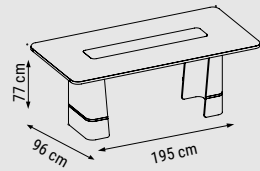

PAMUKKALE

Yemek Odası / Dining Room / Гостинная

Zarif formlu sandalyeleri ve masasıyla tüm gözleri üzerinde toplayan Pamukkale Yemek Odası, airesel formlu ayna ile öne çıkan karakteristik konsoluyla da etkileyici bir duruş sergiliyor. Açık renklerin hâkimiyetinde, krom detaylarla yükselen şıklığıyla Pamukkale Yemek Odası.

A dining room that takes attention with its elegantly shaped chairs and table, Pamukkale exhibits an impressive stance with its characteristic console that stands out with its circular shaped mirror. Pamukkale Dining Room, dominated by light colors and rising elegance with chrome details.

С его элегантными стульями и столом, Гостинный гарнитур Pamukkale, которая привлекает внимание, которая выделяется зеркалом круглой формы. Он также демонстрирует впечатляющую позицию со своей консолью. преобладают светлые тона, с хромированными деталями. Гостинный гарнитур Pamukkale с ее растущей элегантностью.